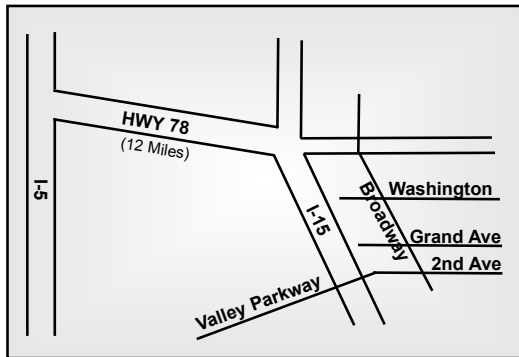

Parking Lots for Shuttle Bus Service

Shuttle Pick-up & Drop-off Point

Washington

FREE Shuttle Bus Service for those who park North of the Event Zone.

Two pick-up and drop off points: One on Washington Avenue in the north lot between Escondido Blvd and Broadway and the other on Valley Parkway at Maple. Look for streetside signs and/or buses at the pick-up & drop-off points. Two buses will be running continuous loops between the pick-up & drop-off points.

Valley Parkway
(One Way)

Shuttle Pick-up & Drop-off Point

(Downtown Event Zone)