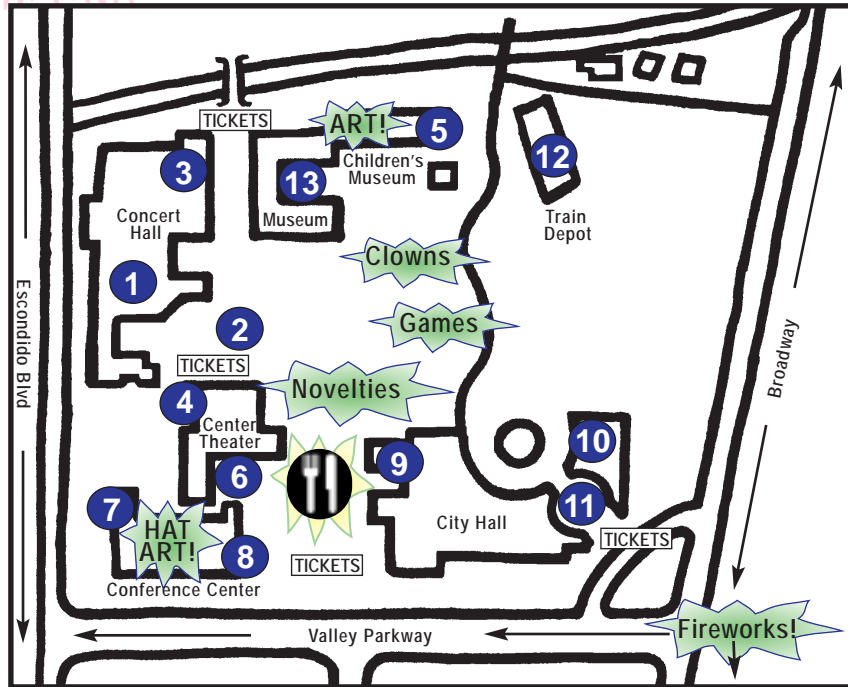

Event Map

Map Index

- 1 Variety Stage - Concert Hall
- 2 Main Stage - Great Green
- 3 Kids' Theater - Rehearsal Studio
- 4 Classical Stage - Center Theater
- 5 Magic & Stories - CCAE Studio IV
- 6 Theater Stage - Theater Patio
- 7 Solo Artists - Hallway Alcove
- 8 Swing Stage - Conference Center
- 9 Arts Demos - Mitchell Room
- 10 Film & Poetry - Council Chambers
- 11 Latino Stage - City Hall Rotunda
- 12 Teen Stage - Train Depot
- 13 Circus Bigtop - Museum Green